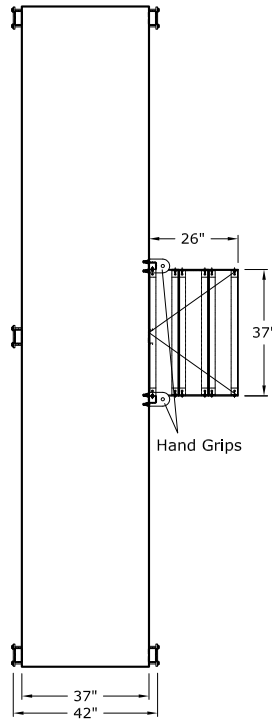

STANDARD CONFIGURATION'S

1 WITH END STAIR RISER
(NO EXTRA COST)

2 WITH CENTER SIDE STAIR RISER
(NO EXTRA COST)

3 WITH DUAL CENTER SIDE STAIR RISER
(\$395 EXTRA COST)

CUSTOM CONFIGURATION'S - FILL OUT THE RED BLANKS BELOW