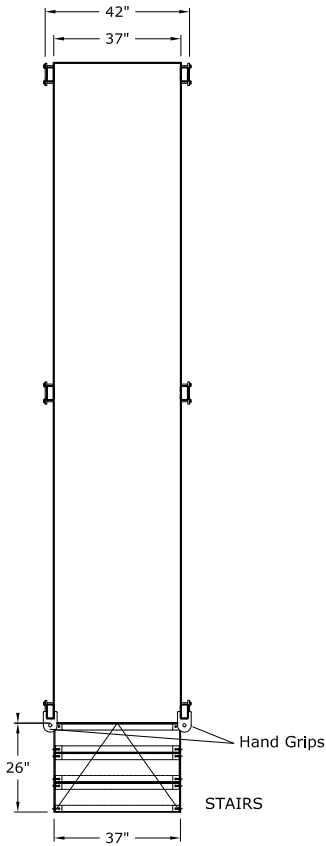

STANDARD CONFIGURATION'S

1 WITH END STAIR RISER
(NO EXTRA COST)

2 WITH CENTER SIDE STAIR RISER
(NO EXTRA COST)

3 WITH DUAL CENTER SIDE STAIR RISER
(\$395 EXTRA COST)

CUSTOM CONFIGURATION'S - FILL OUT THE RED BLANKS BELOW