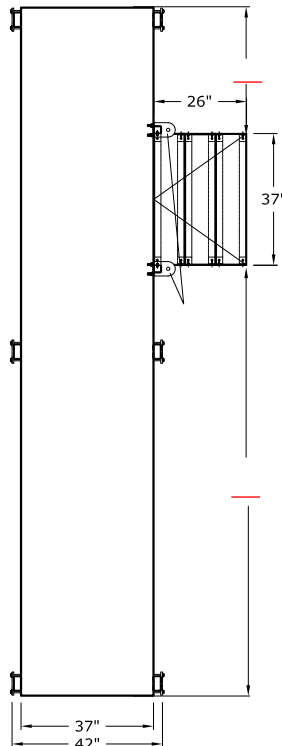

5 CUSTOM WITH SIDE STAIR RISER
(NO EXTRA COST)