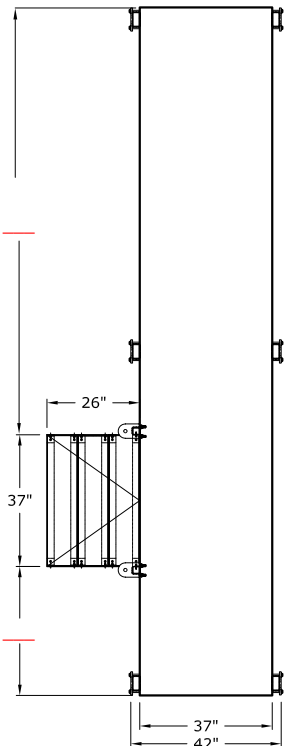

STANDARD CONFIGURATION'S

1 WITH END STAIR RISER
(NO EXTRA COST)

2 WITH CENTER SIDE STAIR RISER
(NO EXTRA COST)

3 WITH DUAL CENTER SIDE STAIR RISER
(\$395 EXTRA COST)

CUSTOM CONFIGURATION'S - FILL OUT THE RED BLANKS BELOW