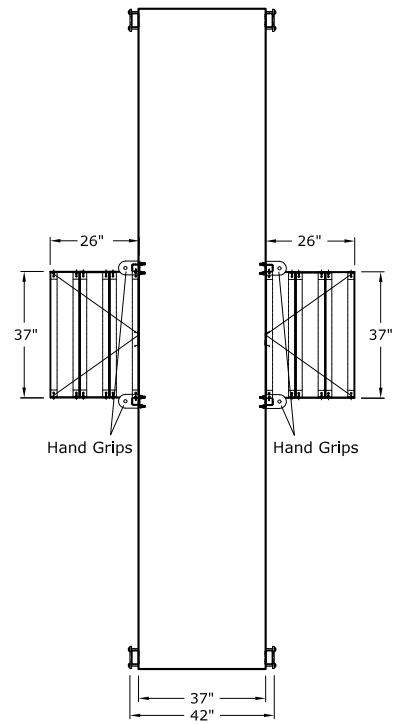

STANDARD CONFIGURATION'S

1 WITH END STAIR RISER
(NO EXTRA COST)

2 WITH CENTER SIDE STAIR RISER
(NO EXTRA COST)

3 WITH DUAL CENTER SIDE STAIR RISER
(\$395 EXTRA COST)

CUSTOM CONFIGURATION'S - FILL OUT THE RED BLANKS BELOW