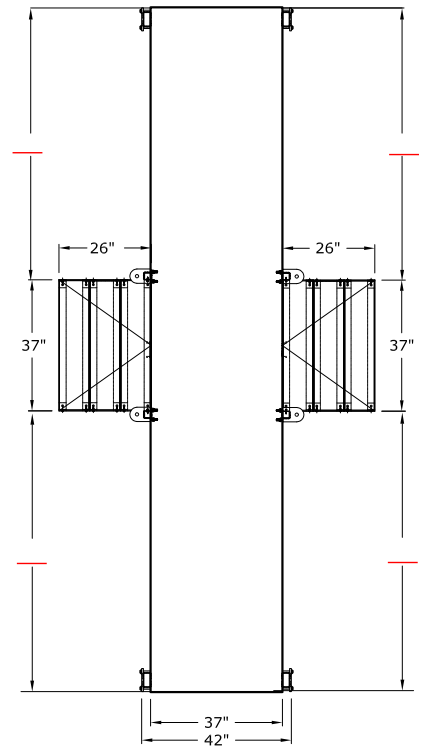

6 CUSTOM WITH DUAL CENTER SIDE STAIR RISER
($395 EXTRA COST)